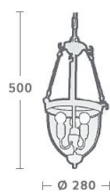

CHRISTOPHER HYDE

LIGHTING

Belgravia lantern

SL130PN

An elegant and sophisticated small 3 light lantern finished with a polished nickel.

SL130
Belgravia
H: 500mm
W: 280mm
Max 3 x 40W SES 

The Vault, Clerkenwell, 8-11 St John's Lane
London EC1M 4BF, United Kingdom