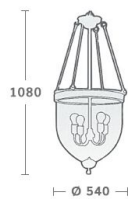

CHRISTOPHER HYDE

LIGHTING

Belgravia Lantern

SL132PN

4 light cast brass lantern with glass bowl, finished in polished nickel.

H: 1080mm

W: 540mm

The Vault, Clerkenwell, 8-11 St John's Lane
London EC1M 4BF, United Kingdom