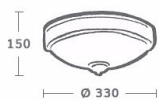

CHRISTOPHER HYDE

LIGHTING

Fulham Ceiling Light

VF120ABZFG

Brass with antique patinated finishes, Illustrated in antique bronze. Also available in Verdi-gris and dark bronze. Supplied with acid glass sand finish glass.

VF120ABZFG

Fulham flush

H: 150mm

W: 330mm

Max 2 x 40W SES 

The Vault, Clerkenwell, 8-11 St John's Lane
London EC1M 4BF, United Kingdom

Tel: +44 (0) 207 3510863, sales@christopherhyde.com

www.christopherhyde.com