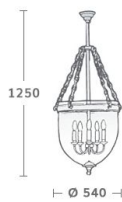

## Kensington

BL142ABZ

Large 5 light lantern in antique bronze with a glass dome. also available in different finishes.

BL142

Kensington

H: 1250mm

W: 540mm

Max 5 x 40W SES 