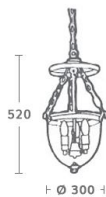

## Kensington lantern

BL140ABZ

Small 3 light lantern with glass cover. Available in different finishes

BL140  
Kensington  
H: 520mm  
W: 300mm  
Max 3 x 40W SES 

The Vault, Clerkenwell, 8-11 St John's Lane  
London EC1M 4BF, United Kingdom