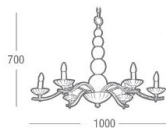

CHRISTOPHER HYDE

LIGHTING

Miami chandelier

CF700PN-MCGL

A statement chandelier with colourful Murano glass and finished in polished nickel.

* Limited edition

CF700PN-MCGL

Miami chandelier

H: 700mm

W: 1000mm

Weight: 12kg

Max 6 x 40W SES 

The Vault, Clerkenwell, 8-11 St John's Lane
London EC1M 4BF, United Kingdom

Tel: +44 (0) 207 3510863, sales@christopherhyde.com

www.christopherhyde.com